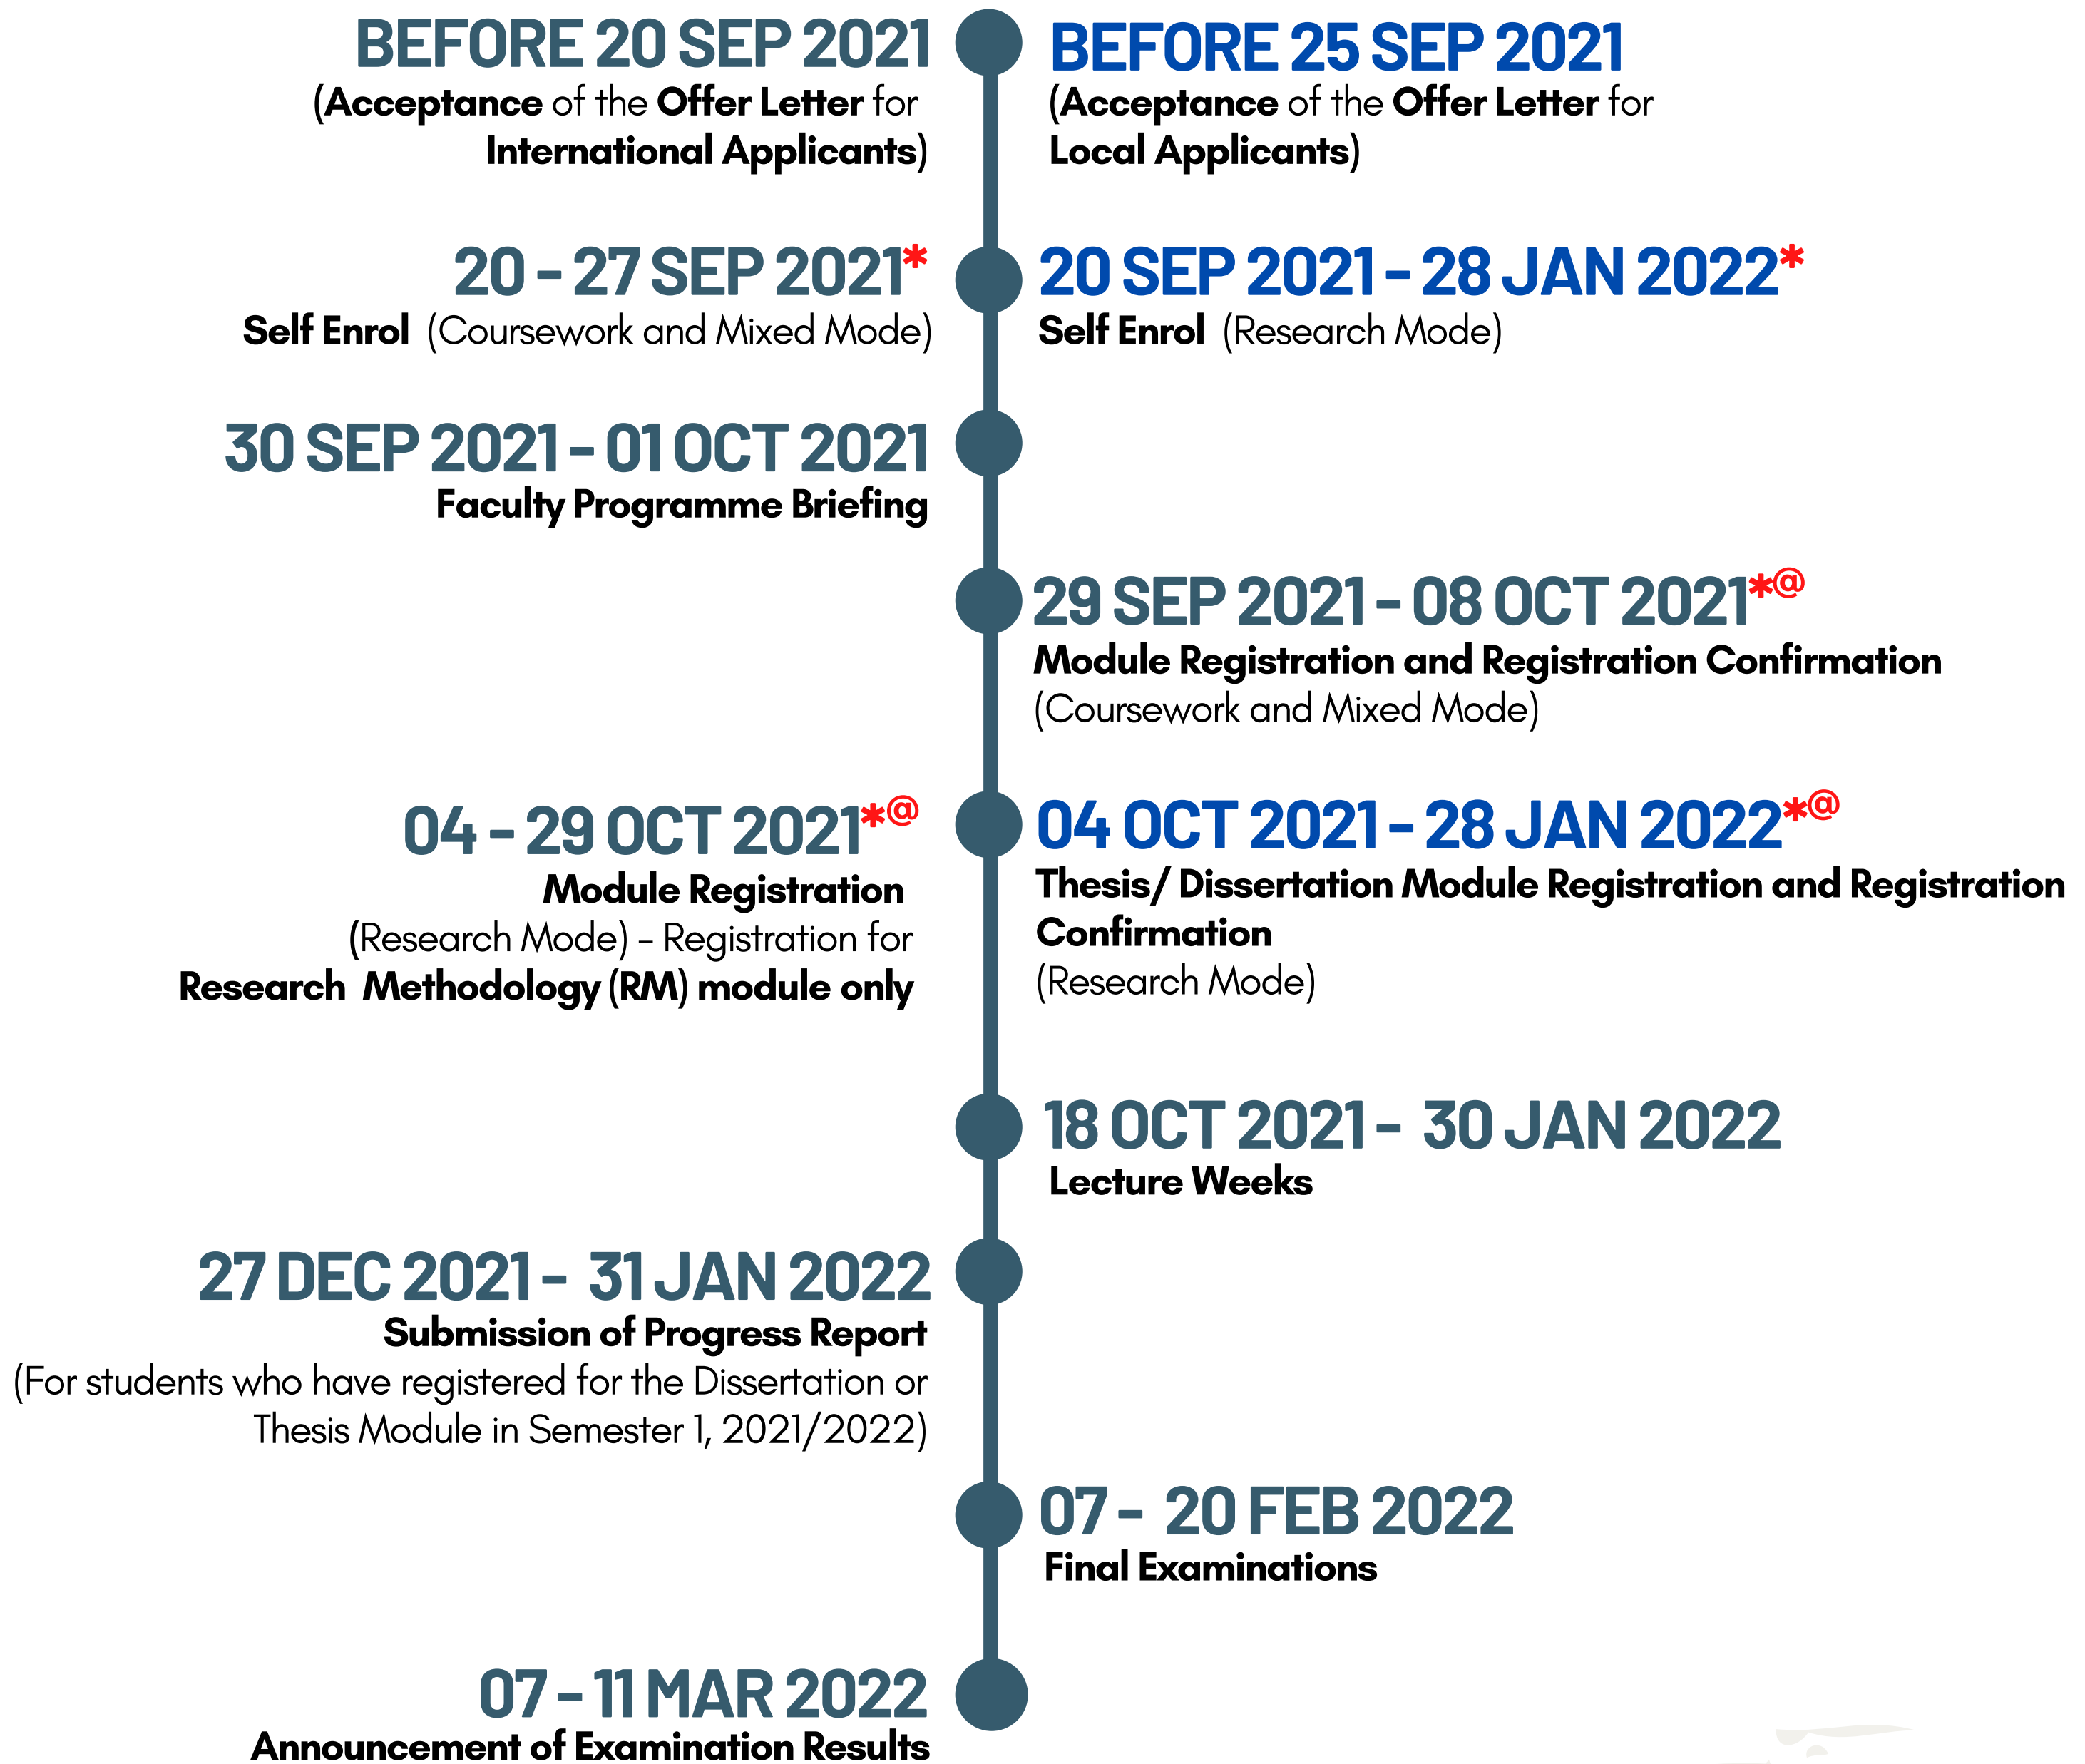

REGISTRATION SCHEDULE FOR NEW STUDENTS SEMESTER I, 2021/2022 ACADEMIC SESSION

NEW POSTGRADUATE STUDENTS

*** Self Enrol** on the **20th September 2021** will start at **8.30 a.m.** (Malaysia time)
Registration on the **29th September 2021** will start at **8.30 a.m.** (Malaysia time)

@ Final date for registration confirmation (Status will remain as **NOT REGISTERED** if registration is not confirmed)

Students are **not allowed to ADD and/or DROP** any module once registration is confirmed within the stipulated dates.

Please note that the registration schedule is subject to change.
(Updated 15th September 2021)